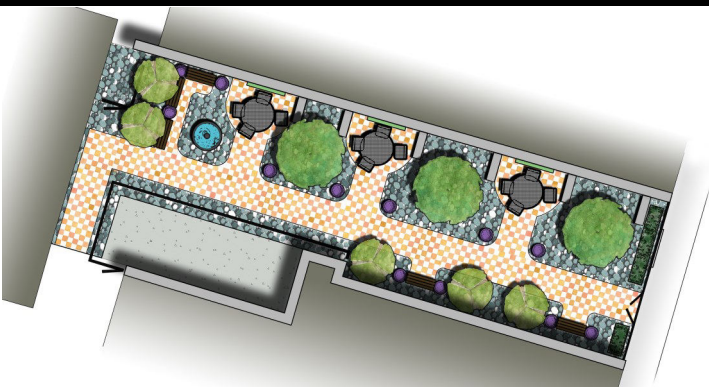

E.B. Wood Community Park Sponsorship Opportunities

Table & Chairs Sponsor - $3,500

- ~ Dedication plaque located on the Table
- ~ Name on the park sponsor plaque
- ~ Name and logo on media releases, social media and website
- ~ Inclusion in all park correspondence

Park Bench - $1,000

- ~ Dedication Plaque located on the bench
- ~ Name and logo on media releases, social media and website
- ~ Recognition at the Community Grand Opening Ribbon Cutting Ceremony

Tree - $500

- ~ Dedication Plaque located on the planter
- ~ Name and logo on social media, and website

Small Planter Sponsor - $200

- ~ Dedication Plaque located on the planter

Brick Sponsor- $50

Park Sponsor - Negotiable

- ~ Park services for recognition. Examples include:
  - Printing
  - Engraving
  - Equipment
  - or create your own!

Culpeper Renaissance, Inc.
127 West Davis Street - Culpeper, VA 22701
540-825-4416 ~ 540-825-7014 (fax)
criinfo@culpeperdowntown.com
www.culpeperdowntown.com

culpeper renaissance
the world's one and only